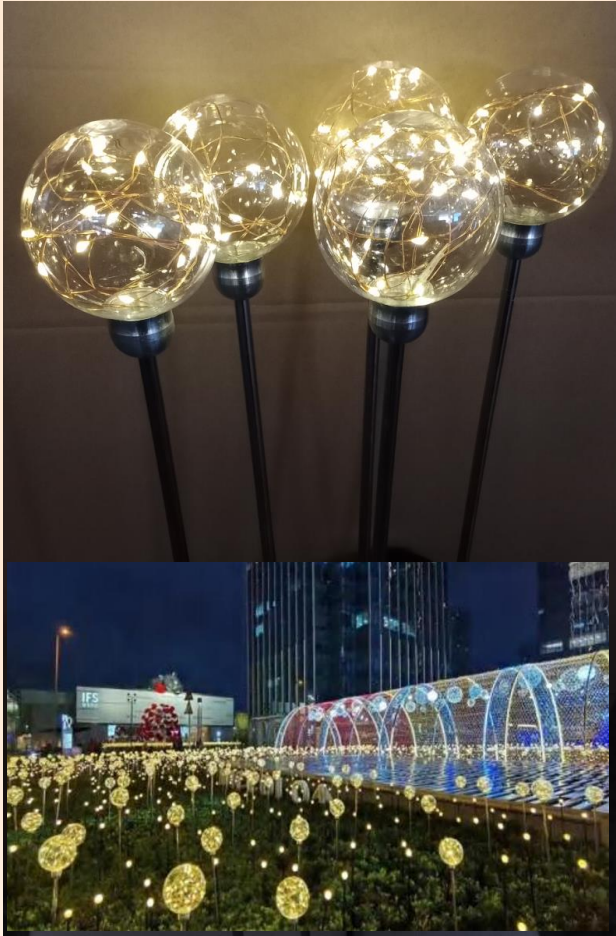

Ground Stake Copper Wire Ball

LED Copper Wire Lawn Lights