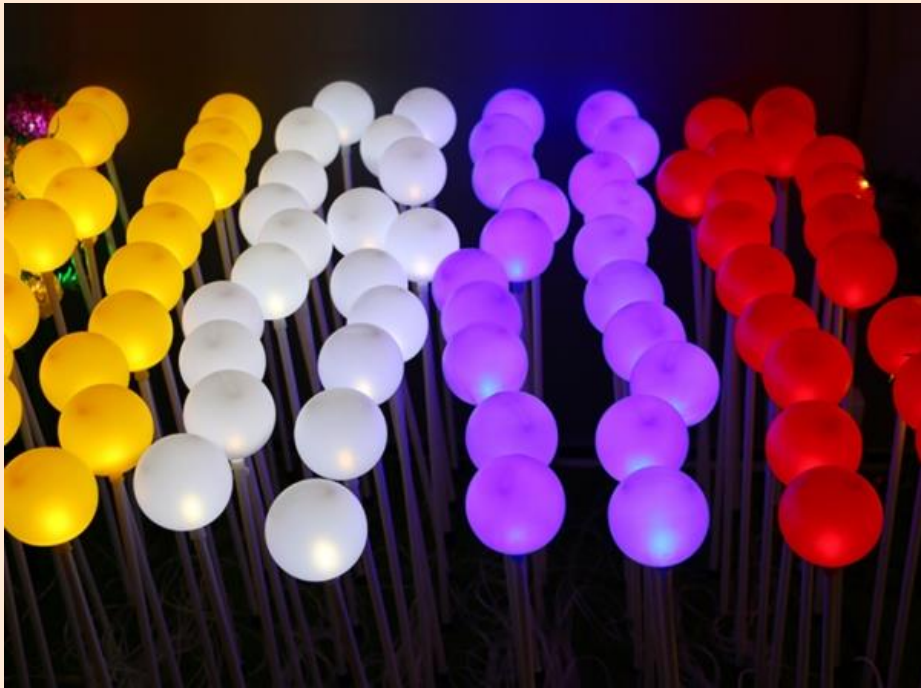

# LED Breathing light

Colorful Starry Sky color changing forest night lights

# Ground Stake LED Ball light Portable

Solar / AC / DC powered

Material: Stainless steel spike, PC light body, branded LED  
Light Height: 0.8m, ball diameter: 80mm  
Power: 3W  
Voltage: 110V, 220V or DC12V  
Emitting color: White, Red, Green, Blue, Yellow, Purple