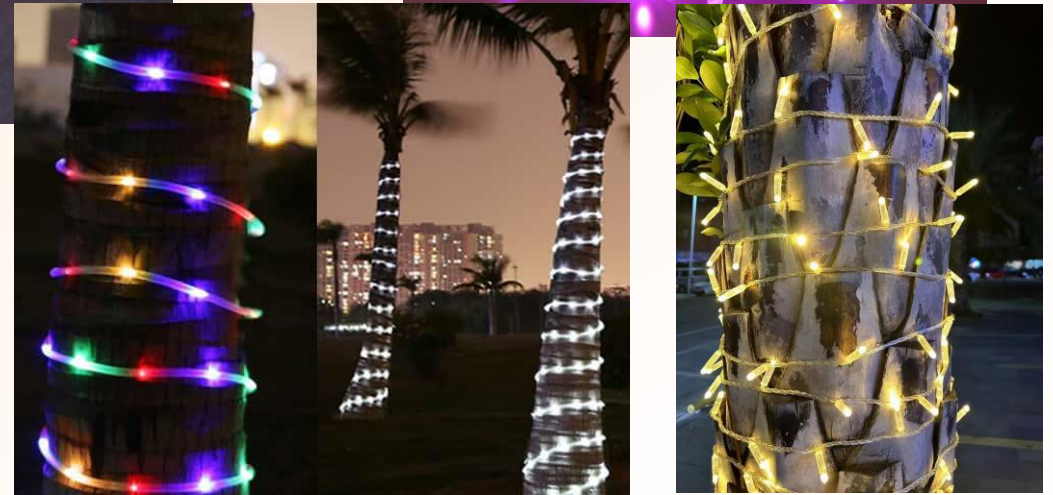

# LED String Lights Fairy lights Waterproof IP65

DC7V/6.5V/AC110V/220V

Material: copper wire PVC, branded LED  
LED quantity: 100LED  
Length: 32.8Ft (10m)  
Power: 3W  
Voltage: 110V, 220V or 24V  
IP degree: IP65  
Wire color: clear, white, black, dark green  
Emitting color: W/WW/R/G/B/Y/P/RGB