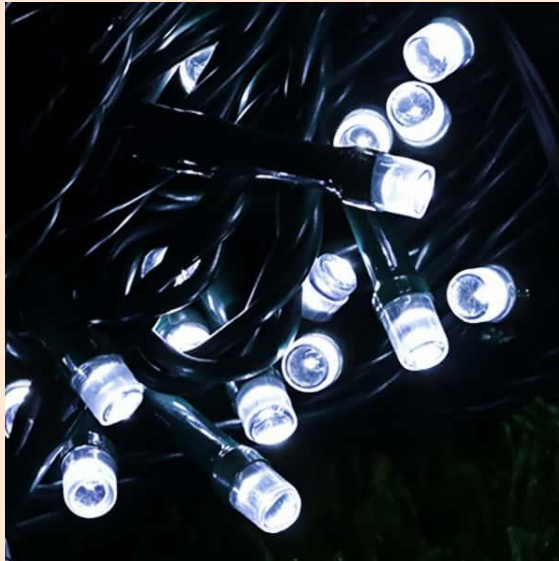

## Solar series

Voltage: 7V or 6.5V  
IP degree: IP65  
Emitting color: W/WW/R/G/B/RGB  
Beam angle: 360°

Light source	Dia*Length	Power	Voltage	Pcs/Set	Emit Color
2835/36LED	12*500mm	0.2W/pc	7v Solar	10pcs/set	W/WW/R/G/B/RGB
2835/72LED	12*800mm	0.2W/pc	7v Solar	10pcs/set	W/WW/R/G/B/RGB
2835/36LED	12*350mm	0.7W/pc	6.5v Solar	10pcs/set	W/WW/R/G/B/RGB
2835/40LED	12*500mm	0.7W/pc	6.5v Solar	10pcs/set	W/WW/R/G/B/RGB

# LED String Lights Fairy lights Waterproof IP65

DC7V/6.5V/AC110V/220V

Material: copper wire PVC, branded LED  
LED quantity: 100LED  
Length: 32.8Ft (10m)  
Power: 3W  
Voltage: 110V, 220V or 24V  
IP degree: IP65  
Wire color: clear, white, black, dark green  
Emitting color: W/WW/R/G/B/Y/P/RGB