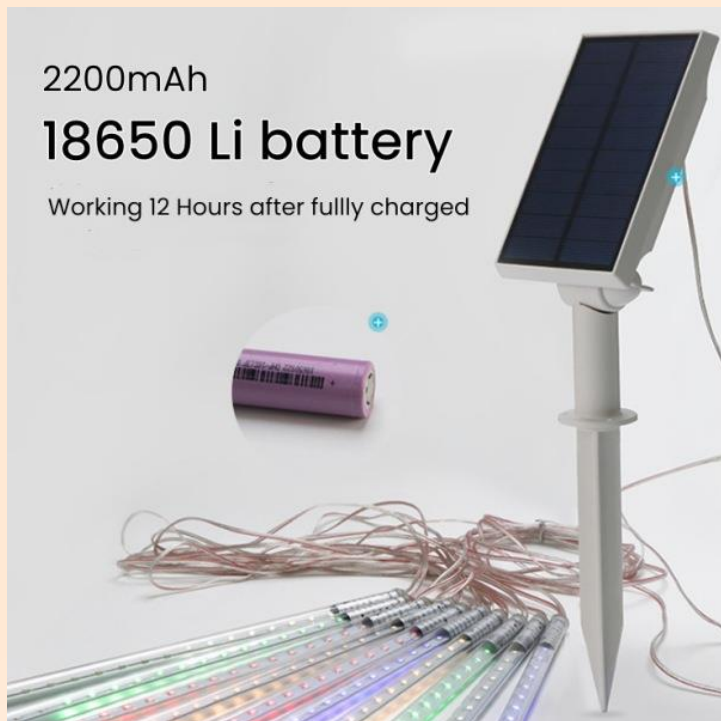

# LED Meteor lights LED Shower lights

DC7V/6.5V/AC110V/220V

Voltage: DC7V/6.5V/AC110V/220V  
IP degree: IP65  
Emitting color: W/WW/R/G/B/RGB  
Beam angle: 360°

Light source	Dia*Length	Power	Voltage	Pcs/Set	Emit Color
2835/24LED	12*300mm	0.7W/pc	7v	10pcs/set	W/WW/R/G/B/RGB
2835/36LED	12*500mm	0.7W/pc	7v	10pcs/set	W/WW/R/G/B/RGB
2835/48LED	12*500mm	0.7W/pc	7v	10pcs/set	W/WW/R/G/B/RGB
2835/72LED	12*800mm	0.7W/pc	7V	10pcs/set	W/WW/R/G/B/RGB
2835/54LED	12*500mm	0.7W/pc	12V	10pcs/set	W/WW/R/G/B/RGB
2835/72LED	12*800mm	0.7W/pc	12V	10pcs/set	W/WW/R/G/B/RGB

## Solar series

Voltage: 7V or 6.5V  
IP degree: IP65  
Emitting color: W/WW/R/G/B/RGB  
Beam angle: 360°

Light source	Dia*Length	Power	Voltage	Pcs/Set	Emit Color
2835/36LED	12*500mm	0.2W/pc	7v Solar	10pcs/set	W/WW/R/G/B/RGB
2835/72LED	12*800mm	0.2W/pc	7v Solar	10pcs/set	W/WW/R/G/B/RGB
2835/36LED	12*350mm	0.7W/pc	6.5v Solar	10pcs/set	W/WW/R/G/B/RGB
2835/40LED	12*500mm	0.7W/pc	6.5v Solar	10pcs/set	W/WW/R/G/B/RGB

## Solar series

Material: PVC wire, branded LED  
LED quantity: 100LEDs/11m, 80LEDs/9m, 50LEDs/6m  
Solar panel: polycrystalline silicon 5V/2W  
Rechargeable battery: 2200mA  
Smart light control: Auto ON at dark, Auto OFF at daytime  
IP degree: IP65  
Emitting color: White, Warm White, Red, Green, Blue, Yellow, Purple, RGB