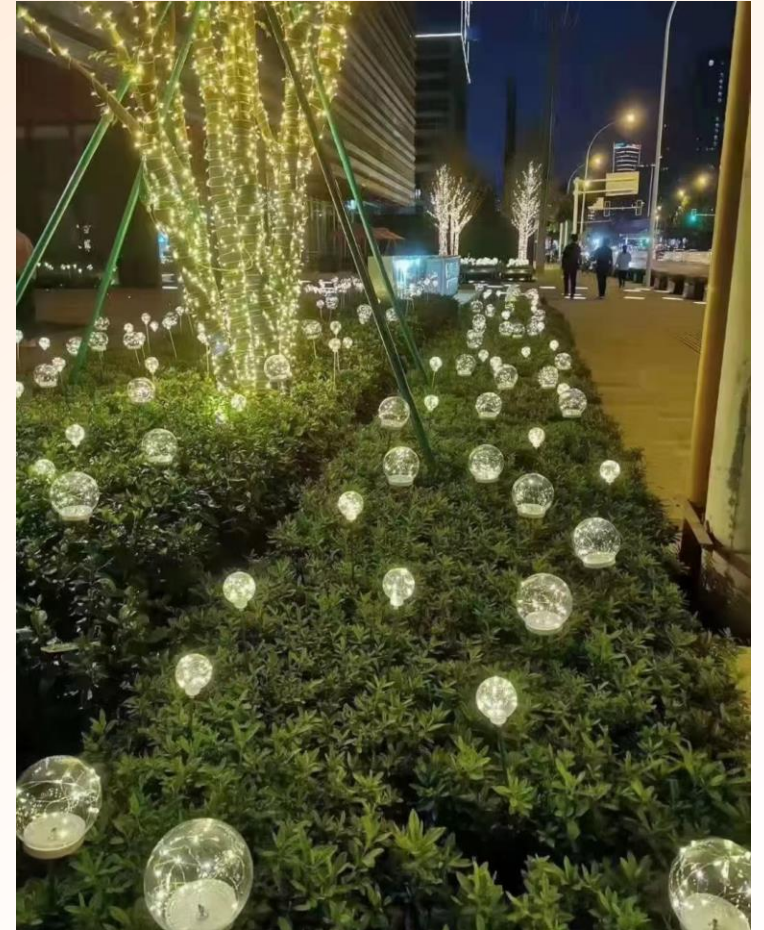

Ground Stake Copper Wire Ball

LED Copper Wire Lawn Lights